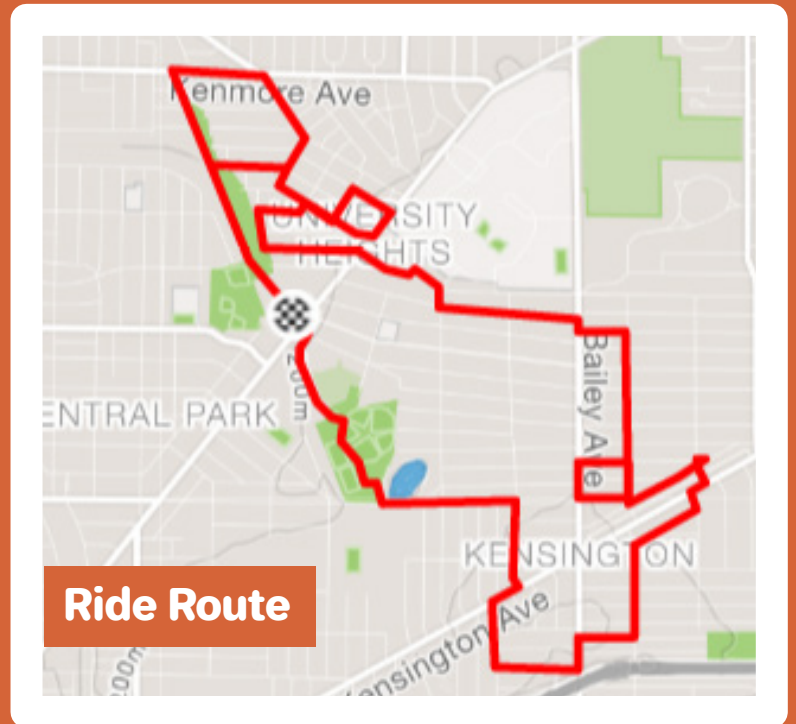

BIKE UNIVERSITY

Join your friends at the University District Community Development Association (UDCDA) as we host our first ever neighborhood bike tour. We will be making frequent stops to talk about different projects and points of interest throughout University District.

This is a self-supported ride, so participants are encouraged to bring flat repair supplies. We will respect all traffic rules and will ride with traffic unless we are on dedicated bike/pedestrian paths. Helmets are encouraged but not required.

If you will need a Reddy Bikeshare membership, please contact Stephanie Bucalo at s.bucalo@udcda.org by Wednesday, September 26, 2018 to set up an account.